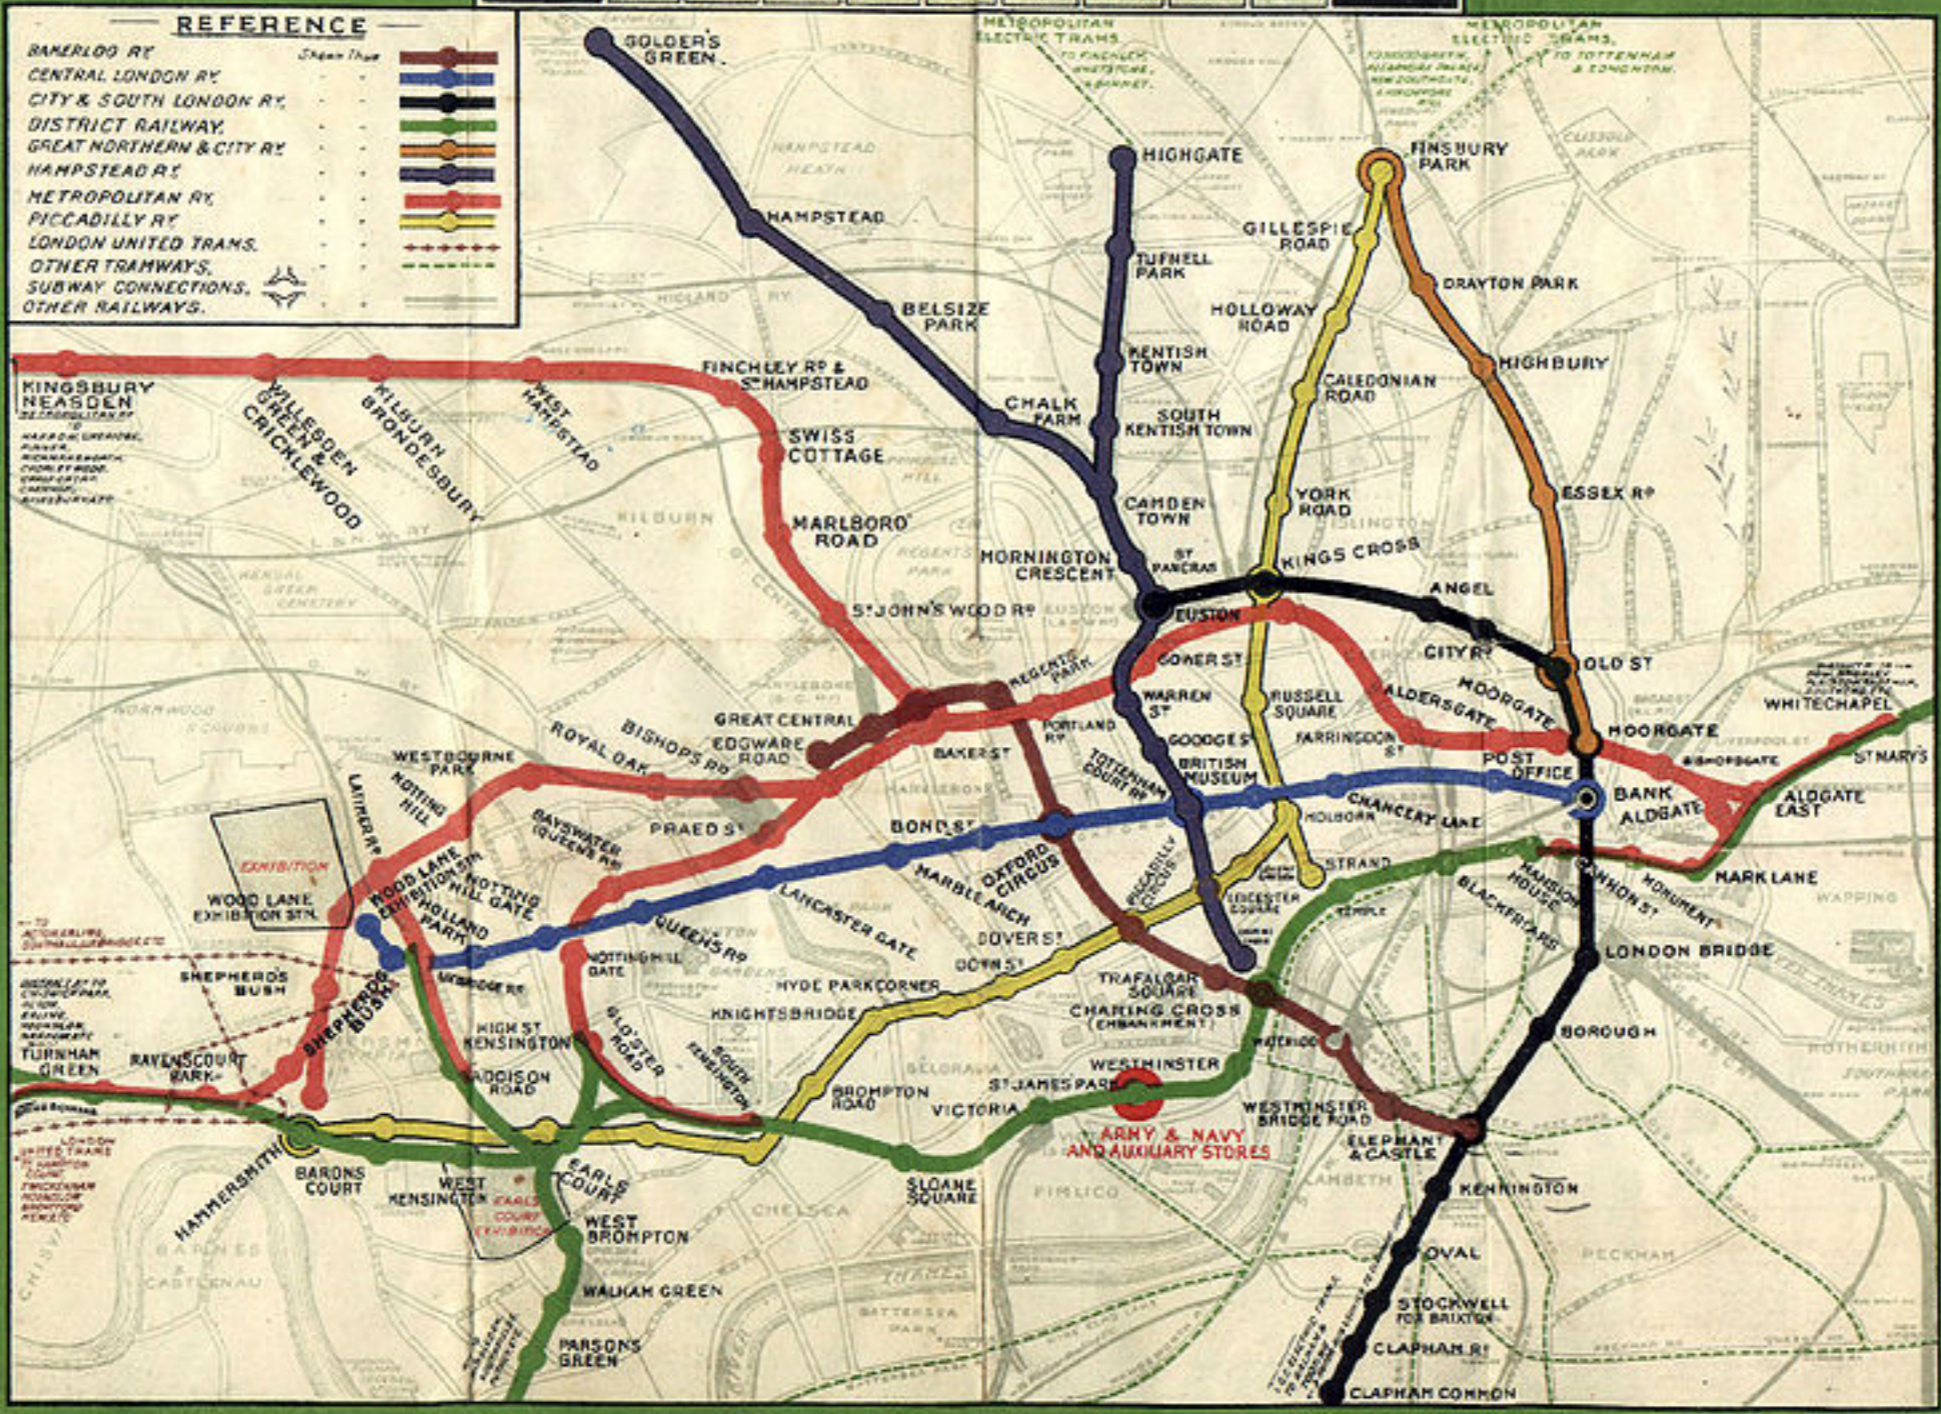

The background of the slide is a dense, repeating pattern of overlapping circles. Each circle is composed of multiple concentric lines, creating a textured, scale-like effect. The circles are arranged in a staggered grid, filling the entire frame.

LONDON

UNDERGROUND

RAILWAYS

MAPS

MAPS

ON CLASS TOUR

List **ACTIONS** at your tour

- Enter the museum
- Pay entrance
- Say Hi
- Walk to the halls
- Read the signs
- buy
- etc.